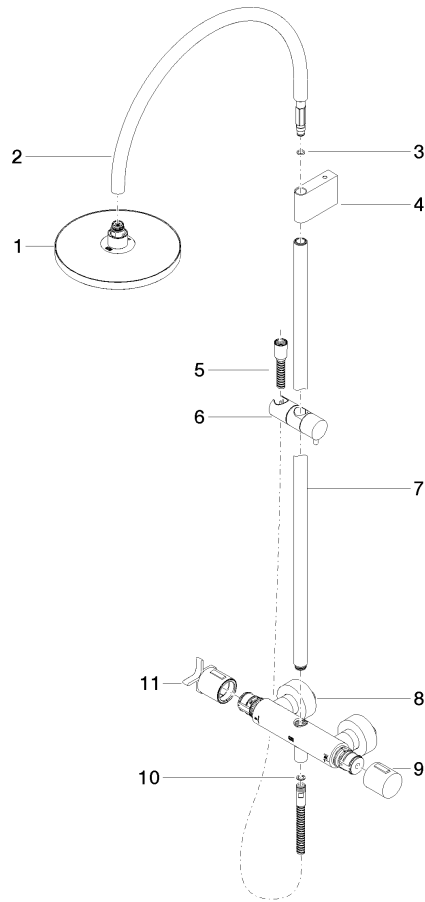

ST 050 307 4809

- shower with fixed riser projection 452mm
- Rain shower: PURE RAIN, max. flow rate 6.8 l/min (at 3 bar)
- Function from: 6 l/min
- rain shower Ø 220 mm
- rain shower with anti-scale system
- rotary diverter with volume control and shut-off function
- Hand shower: COMPACT RAIN, max. flow rate 6.8 l/min (at 3 bar)
- slide-on rosettes Ø 70 mm
- height of fittings up to rain shower (bottom edge) 964mm
- height of fittings up to top edge of elbow 1267mm
- gauge 150 mm - 13 mm
- metal shower hose 1750mm with integrated anti-twist protection
- 1/2" connection
- slide bar
- Pipe diameter 23.5 mm

## VAIA Shower pipe with shower thermostat - Chrome

---

VAIA

ST 050 307 4809

ST 050 307 4809

- shower with fixed riser projection 452mm
- overhead shower: rain flow
- rain shower Ø 220 mm
- rain shower with anti-scale system
- max. rainshower flow 6.8 l/min
- Function from: 6 l/min
- rotary diverter with volume control and shut-off function
- slide-on rosettes Ø 70 mm
- height of fittings up to rain shower (bottom edge) 964mm
- height of fittings up to top edge of elbow 1267mm
- gauge 150 mm - 13 mm
- metal shower hose 1750mm with integrated anti-twist protection
- 1/2" connection
- slide bar
- Pipe diameter 23.5 mm

**Required miscellaneous**

	<b>Hand shower FlowReduce - Chrome</b>	28 016 979-00 0010
--	--	--------------------

ST 050 307 4809

Flow rate chart

Codes & Standards

California Energy  
Commission  
(CEC)

ST 050 307 4809

Spare parts list

No.	Item Number	Name	Quantity used	Delivery time
1	04 12 05 092 10-00	shower	1	10
2	04 28 22 346 00-00	pipe	1	10
3	09 14 10 008 90	seal	1	2
4	90 17 11 150 00-00	holder	1	10
5	28 322 970-00	Metal shower hose 1/2" x 3/8" x 1750 mm - Chrome	1	2
6	12 570 970-00	Slide unit - Chrome	1	10
7	90 28 22 349 00-00	pipe	1	10
8	04 17 01 250 00-00	connection	1	10
9	90 17 33 015 00-00	handle	1	10
10	90 14 20 026 00 90	seal	1	2
11	90 17 33 030 00-00	handle	1	10