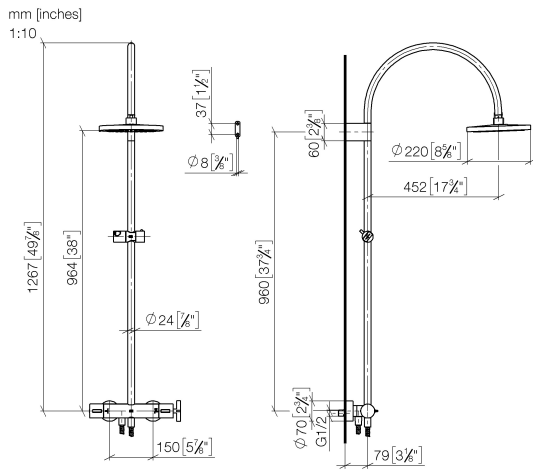

ST 050 307 4809

- shower with fixed riser projection 452mm
- Rain shower: PURE RAIN, max. flow rate 6.8 l/min (at 3 bar)
- Function from: 6 l/min
- rain shower Ø 220 mm
- rain shower with anti-scale system
- rotary diverter with volume control and shut-off function
- Hand shower: COMPACT RAIN, max. flow rate 6.8 l/min (at 3 bar)
- slide-on rosettes Ø 70 mm
- height of fittings up to rain shower (bottom edge) 964mm
- height of fittings up to top edge of elbow 1267mm
- gauge 150 mm - 13 mm
- metal shower hose 1750mm with integrated anti-twist protection
- 1/2" connection
- slide bar
- Pipe diameter 23.5 mm

## VAIA Shower pipe with shower thermostat - Chrome

---

VAIA

ST 050 307 4809

ST 050 307 4809

- shower with fixed riser projection 452mm
- overhead shower: rain flow
- rain shower Ø 220 mm
- rain shower with anti-scale system
- max. rainshower flow 6.8 l/min
- Function from: 6 l/min
- rotary diverter with volume control and shut-off function
- slide-on rosettes Ø 70 mm
- height of fittings up to rain shower (bottom edge) 964mm
- height of fittings up to top edge of elbow 1267mm
- gauge 150 mm - 13 mm
- metal shower hose 1750mm with integrated anti-twist protection
- 1/2" connection
- slide bar
- Pipe diameter 23.5 mm

**Required miscellaneous**

	<b>Hand shower FlowReduce - Chrome</b>	28 016 979-00 0010
--	--	--------------------

ST 050 307 4809

Flow rate chart

Codes & Standards

California Energy  
Commission  
(CEC)

ST 050 307 4809

Spare parts list

No.	Item Number	Name	Quantity used	Delivery time
1	04 12 05 092 10-00	shower	1	10
2	04 28 22 346 00-00	pipe	1	10
3	09 14 10 008 90	seal	1	2
4	90 17 11 150 00-00	holder	1	10
5	28 322 970-00	Metal shower hose 1/2" x 3/8" x 1750 mm - Chrome	1	2
6	12 570 970-00	Slide unit - Chrome	1	10
7	90 28 22 349 00-00	pipe	1	10
8	04 17 01 250 00-00	connection	1	10
9	90 17 33 015 00-00	handle	1	10
10	90 14 20 026 00 90	seal	1	2
11	90 17 33 030 00-00	handle	1	10