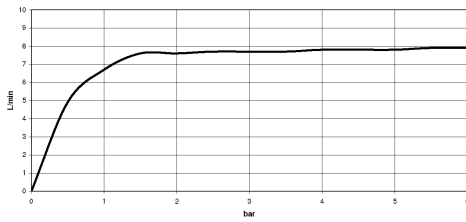

Codes & Standards

California Energy
Commission
(CEC)